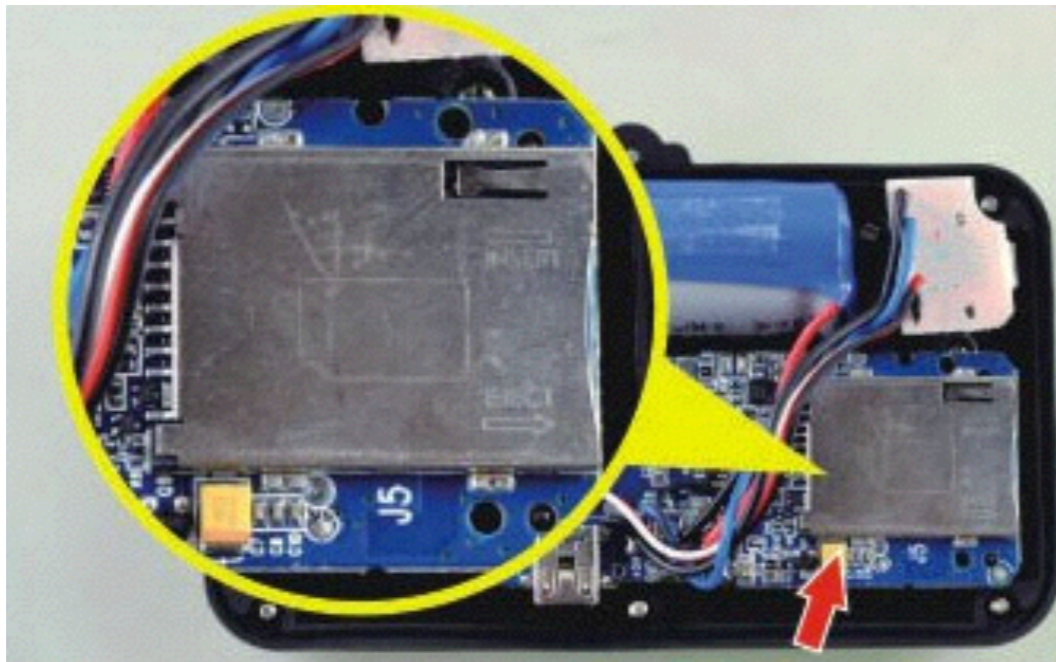

Slim Tracker

OBD connection(option)

T6124OBD

Feature

- It suit for Vehicle, Motorcycle, E-bike
- Size: 92mm x 47mm x 15mm
- Weather-Proof Design, input voltage:12-60V
- Instant call alert for anti-theft when motion is detected
- power on AUTOMATICALLY after installation
- Built-in GPS/GPRS and Antenna
- Web based Real-time tracking and replay or locate via SMS
- Built-in motion sensor for power saving
- Built-in 450mAh Li-ion battery
- OBD connector is option

Self-locking sim slot

Protect Sim when working in vibrating environment

Dual CPU Design

Dual CPU watch-dog to avoid system crash

Cross-platform Tracking Software

Website

WeChat

IOS

Android

Compatible with third party platform

Specification

- Size: 92mm x 47mm x 15mm
- Built-in 450mAh Li-ion battery
- GPRS:MTK 6260D
- Quad band; 850/900/1800/1900 MHz
- Antennae: Internal, GPRS Class 12
- Power:12-60v
- Built-in Vibration/Motion sensing
- GPS: U-BLOX G7010-ST, 50 channels
- Antennae: Internal
- Position Accuracy: <5m
- Sensitivity: Tracking: (R)C161 dB, Cold starts: (R)C148 dB, Hot starts: (R)C156 dB
- Cold start:<27s, Warm Start: <5s, Hot Start: 1s
- A-GPS: AssistNow Online and AssistNow Offline services