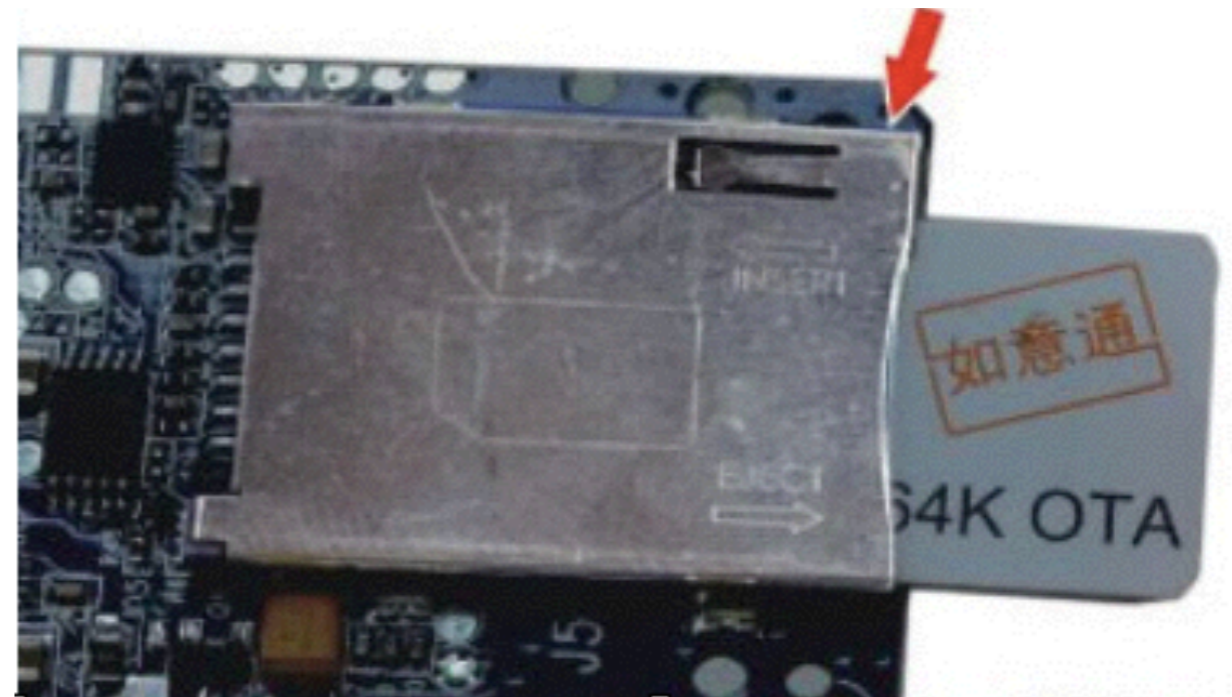

Slim Tracker

OBD connection(option)

T6124OBD

Feature

- It suit for Vehicle, Motorcycle, E-bike
- Size: 92mm x 47mm x 15mm
- Weather-Proof Design, input voltage:12-60V
- Instant call alert for anti-theft when motion is detected
- power on AUTOMATICALLY after installation
- Built-in GPS/GPRS and Antenna
- Web based Real-time tracking and replay or locate via SMS
- Built-in motion sensor for power saving
- Built-in 450mAh Li-ion battery
- OBD connector is option

Self-locking sim slot

Protect Sim when working in vibrating environment

Dual CPU Design

Dual CPU watch-dog to avoid system crash

Cross-platform Tracking Software

Website

WeChat

IOS

Android

Compatible with third party platform

Specification

- Size: 92mm x 47mm x 15mm
- Built-in 450mAh Li-ion battery
- GPRS:MTK 6260D
- Quad band; 850/900/1800/1900 MHz
- Antennae: Internal, GPRS Class 12
- Power:12-60v
- Built-in Vibration/Motion sensing
- GPS: U-BLOX G7010-ST, 50 channels
- Antennae: Internal
- Position Accuracy: <5m
- Sensitivity: Tracking: (R)C161 dB, Cold starts: (R)C148 dB, Hot starts: (R)C156 dB
- Cold start:<27s, Warm Start: <5s, Hot Start: 1s
- A-GPS: AssistNow Online and AssistNow Offline services