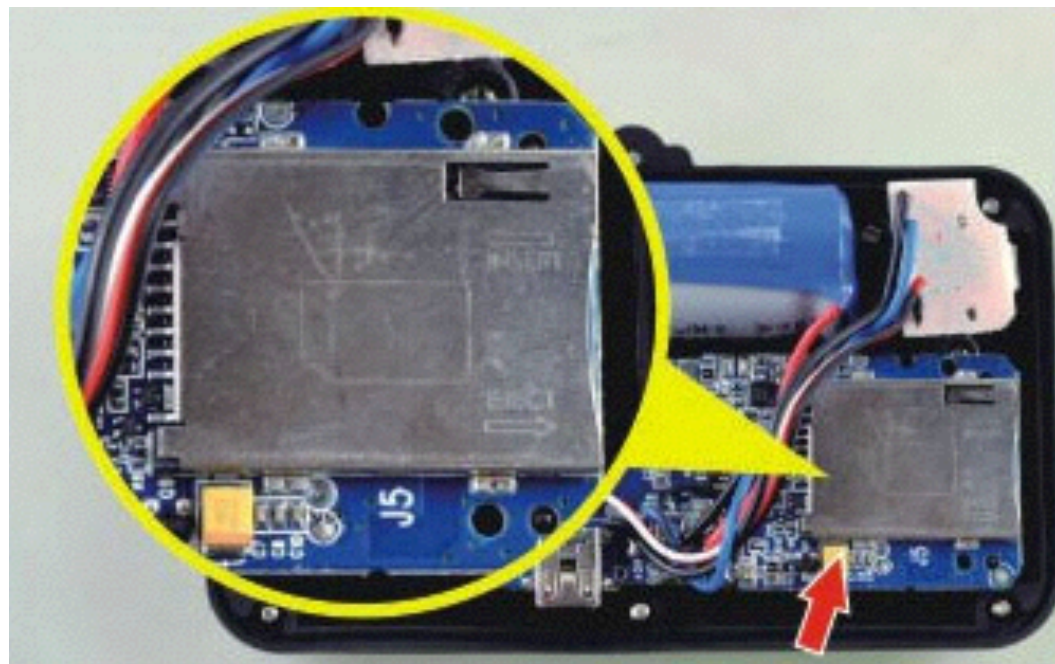

Installation Tracker

High Camouflage Effect with 1100mAh battery

T3124

Feature

- Looks just like the regular vehicle ALARM
- It's suitable for Vehicle, Motorcycle, and E-bike
- Size: 101mmX60mmx38mm
- Weather-Proof Design, 2 input voltage:12-24V or 48-80V
- Instant call alert for anti-theft when motion is detected
- Power cut alert when battery wire is cut off.
- Power on AUTOMATICALLY after installation
- Built-in GPS/GPRS and Antenna
- Web based Real-time tracking and locate via SMS
- Built-in motion sensor to power saving
- 1100mAh Lithium backup battery built-in

Self-locking sim slot

Protect Sim when working in vibrating environment

Dual CPU Design

Dual CPU watch-dog to avoid system crash

Cross-platform Tracking Software

Website

WeChat

IOS

Android

Compatible with third party platform

Specification

- Size: 101mmX60mmx38mm
- GPRS:MTK 6260D
- Quad band; 850/900/1800/1900 MHz
- Antennae: Internal, GPRS Class 12
- Power:12-24v or 48-80v
- Built-in Vibration/motion sensing
- GPS: U-BLOX G7010-ST, 50 channel
- Antennae: Internal
- Position Accuracy: <5m
- Sensitivity: Tracking: (R)C161 dB, Cold starts: (R)C148 dB, Hot starts: (R)C156 dB
- Cold start:<27s, Warm Start: <5s, Hot Start: 1s
- A-GPS: AssistNow Online and AssistNow Offline services