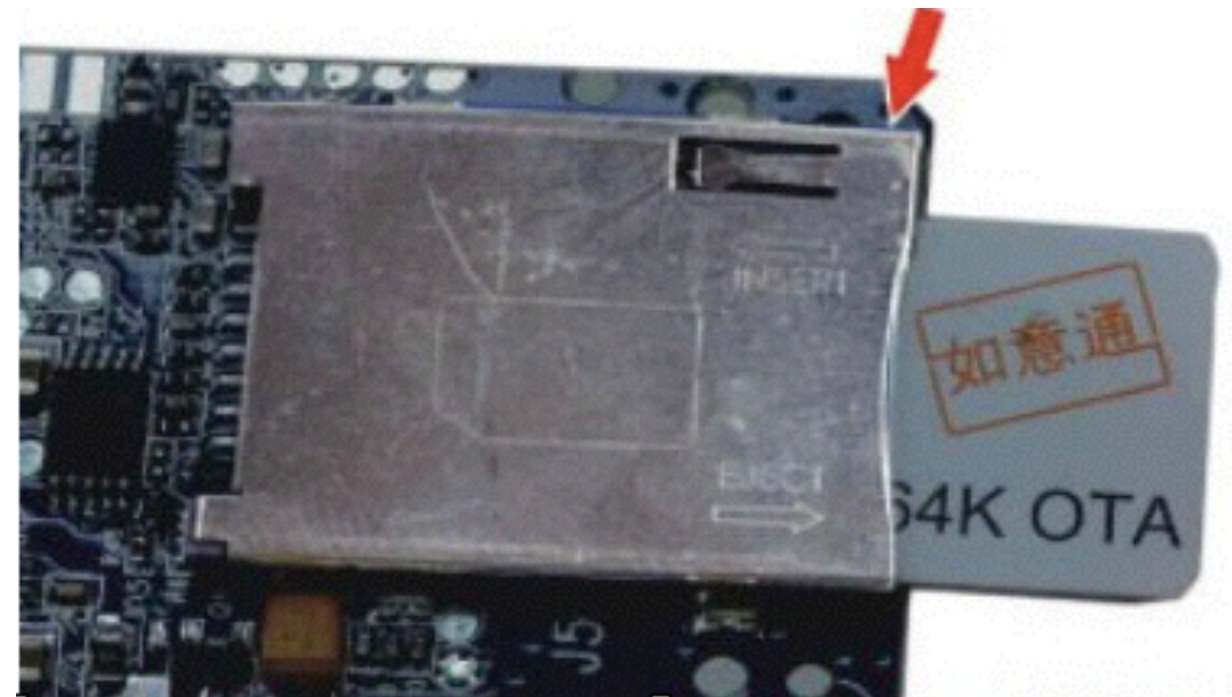

Installation Tracker

High Camouflage Effect with 1100mAh battery

T3124

Feature

- Looks just like the regular vehicle ALARM
- It's suitable for Vehicle, Motorcycle, and E-bike
- Size: 101mmX60mmx38mm
- Weather-Proof Design, 2 input voltage:12-24V or 48-80V
- Instant call alert for anti-theft when motion is detected
- Power cut alert when battery wire is cut off.
- Power on AUTOMATICALLY after installation
- Built-in GPS/GPRS and Antenna
- Web based Real-time tracking and locate via SMS
- Built-in motion sensor to power saving
- 1100mAh Lithium backup battery built-in

Self-locking sim slot

Protect Sim when working in vibrating environment

Dual CPU Design

Dual CPU watch-dog to avoid system crash

Cross-platform Tracking Software

Website

WeChat

IOS

Android

Compatible with third party platform

Specification

- Size: 101mmX60mmx38mm
- GPRS:MTK 6260D
- Quad band; 850/900/1800/1900 MHz
- Antennae: Internal, GPRS Class 12
- Power:12-24v or 48-80v
- Built-in Vibration/motion sensing
- GPS: U-BLOX G7010-ST, 50 channel
- Antennae: Internal
- Position Accuracy: <5m
- Sensitivity: Tracking: (R)C161 dB, Cold starts: (R)C148 dB, Hot starts: (R)C156 dB
- Cold start:<27s, Warm Start: <5s, Hot Start: 1s
- A-GPS: AssistNow Online and AssistNow Offline services